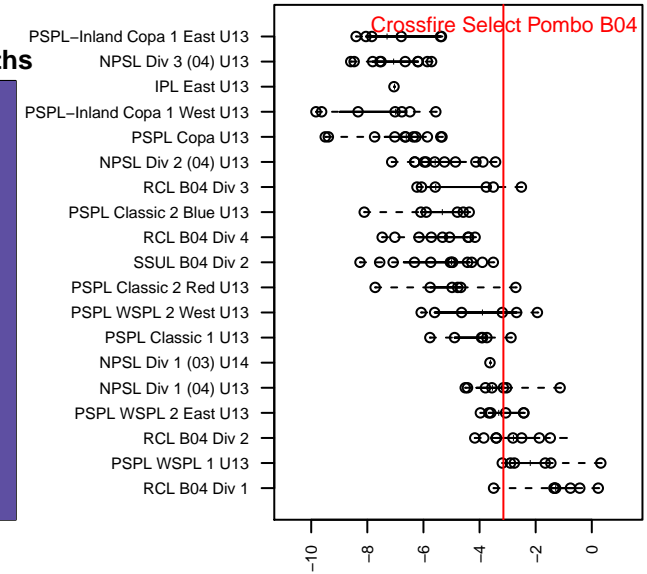

Crossfire Select Pombo B04

Crossfire Select SC
 Redmond, WA
 B04 total strength=976
 attack=2.22 defense=1.52
 fall league = NPSL Div 1 (04) U13
 spr league = Spr NPSL (04) Div 1 U13
 notes= Gold (second gold)

alt names used:
 Crossfire Select B04 Pombo
 Crossfire Select B04 Pombo
 Crossfire Select B04 Pombo
 Crossfire Select B04 Pombo
 CFS B04 – Gold – Pombo

Venues played:
 2016 Seattle United Cup BU13 Gold
 2016 Crossfire Select U13 Gold Silver Gold–Sil
 2016 Xtreme Cup BU13 Gold
 2016 NPSL Division 1 (04) U13
 2016 Cranberry Cup U13
 2016 Founders Cup B04 Div A
 2016 Spr NPSL (04) Division 1 U13

**attack and defense variance (black dot)
relative to other teams
and top 10 in region**

**attack and defense rating
relative to others at age
and all opponents in last 13 months**

Performance relative to 13 month average