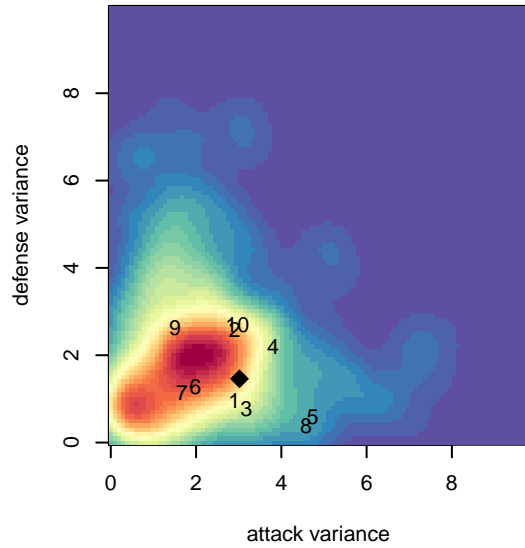

Crossfire Select Pombo B04

Crossfire Select SC
 Redmond, WA
 B04 total strength=976
 attack=2.22 defense=1.52
 fall league = NPSL Div 1 (04) U13
 spr league = Spr NPSL (04) Div 1 U13
 notes= Gold (second gold)

alt names used:
 Crossfire Select B04 Pombo
 Crossfire Select B04 Pombo
 Crossfire Select B04 Pombo
 Crossfire Select B04 Pombo
 CFS B04 – Gold – Pombo

Venues played:
 2016 Seattle United Cup BU13 Gold
 2016 Crossfire Select U13 Gold Silver Gold–Sil
 2016 Xtreme Cup BU13 Gold
 2016 NPSL Division 1 (04) U13
 2016 Cranberry Cup U13
 2016 Founders Cup B04 Div A
 2016 Spr NPSL (04) Division 1 U13

**attack and defense variance (black dot)
relative to other teams
and top 10 in region**

**attack and defense rating
relative to others at age
and all opponents in last 13 months**

Performance relative to 13 month average