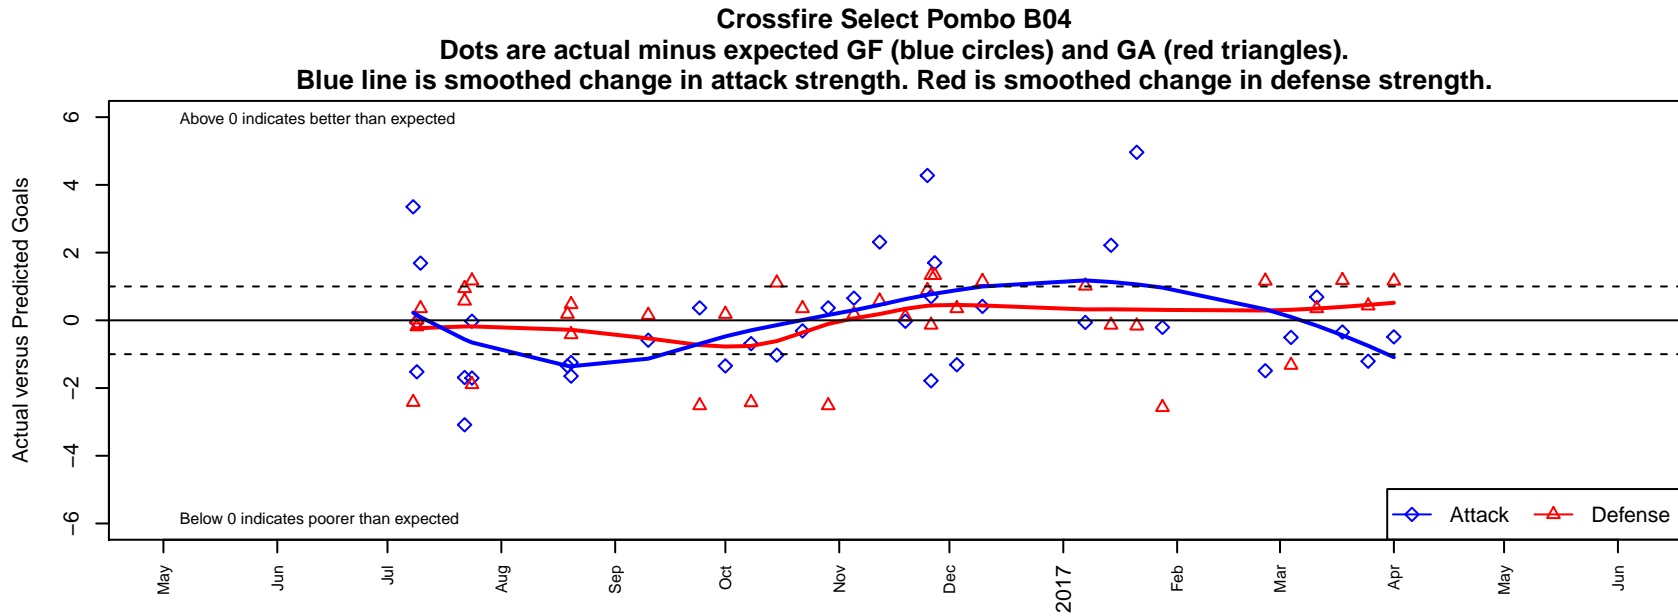

Crossfire Select Pombo B04

Crossfire Select SC
 Redmond, WA
 B04 total strength=976
 attack=2.22 defense=1.52
 fall league = NPSL Div 1 (04) U13
 spr league = Spr NPSL (04) Div 1 U13
 notes= Gold (second gold)

**attack and defense variance (black dot)
relative to other teams
and top 10 in region**

**attack and defense rating
relative to others at age
and all opponents in last 13 months**

Performance relative to 13 month average